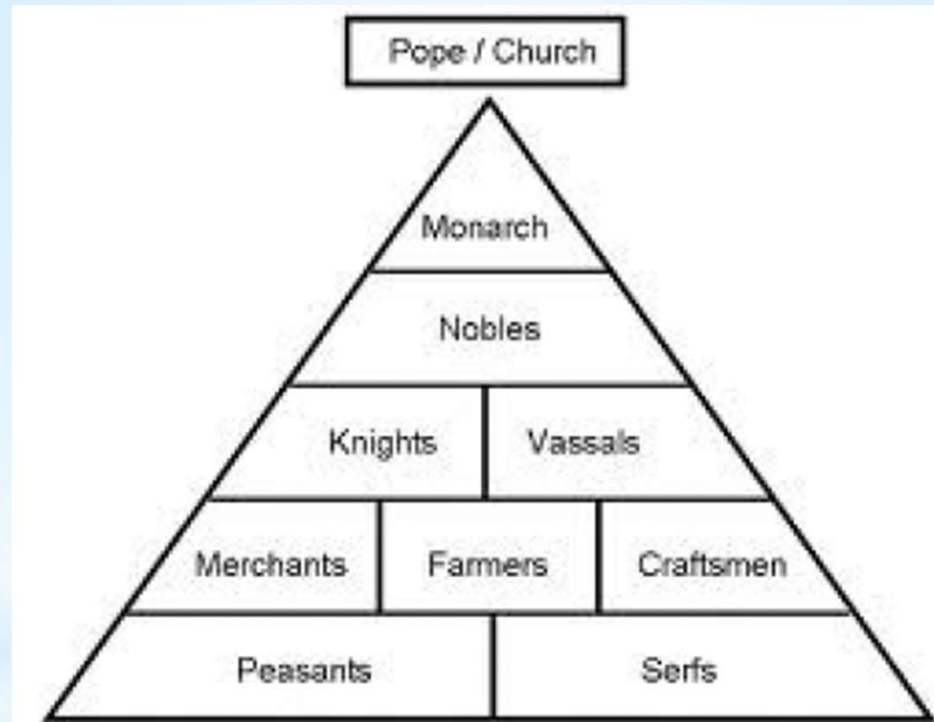

*Tele-Satsang

January 19, 2014

* **Caste system**

January 19, 2014

*Caste system in Europe

*Caste system in Japan

- * <http://www.amerika.org/wp-content/uploads/castehierarchy.bmp>
- * http://shogun2.heavengames.com/galleries/25/0000/0937/SocialClassesofJapan_1__576x546.jpg
- * https://infogr.am/app/uploads/sizes/470_sandycheeks1354885482.png
- * <http://imageshack.us/photo/my-images/138/407pxpirasocvirreinatop.jpg/>

***Soul, Body & Mind**

January 19, 2014

* Backup slides

* Similar Triangles