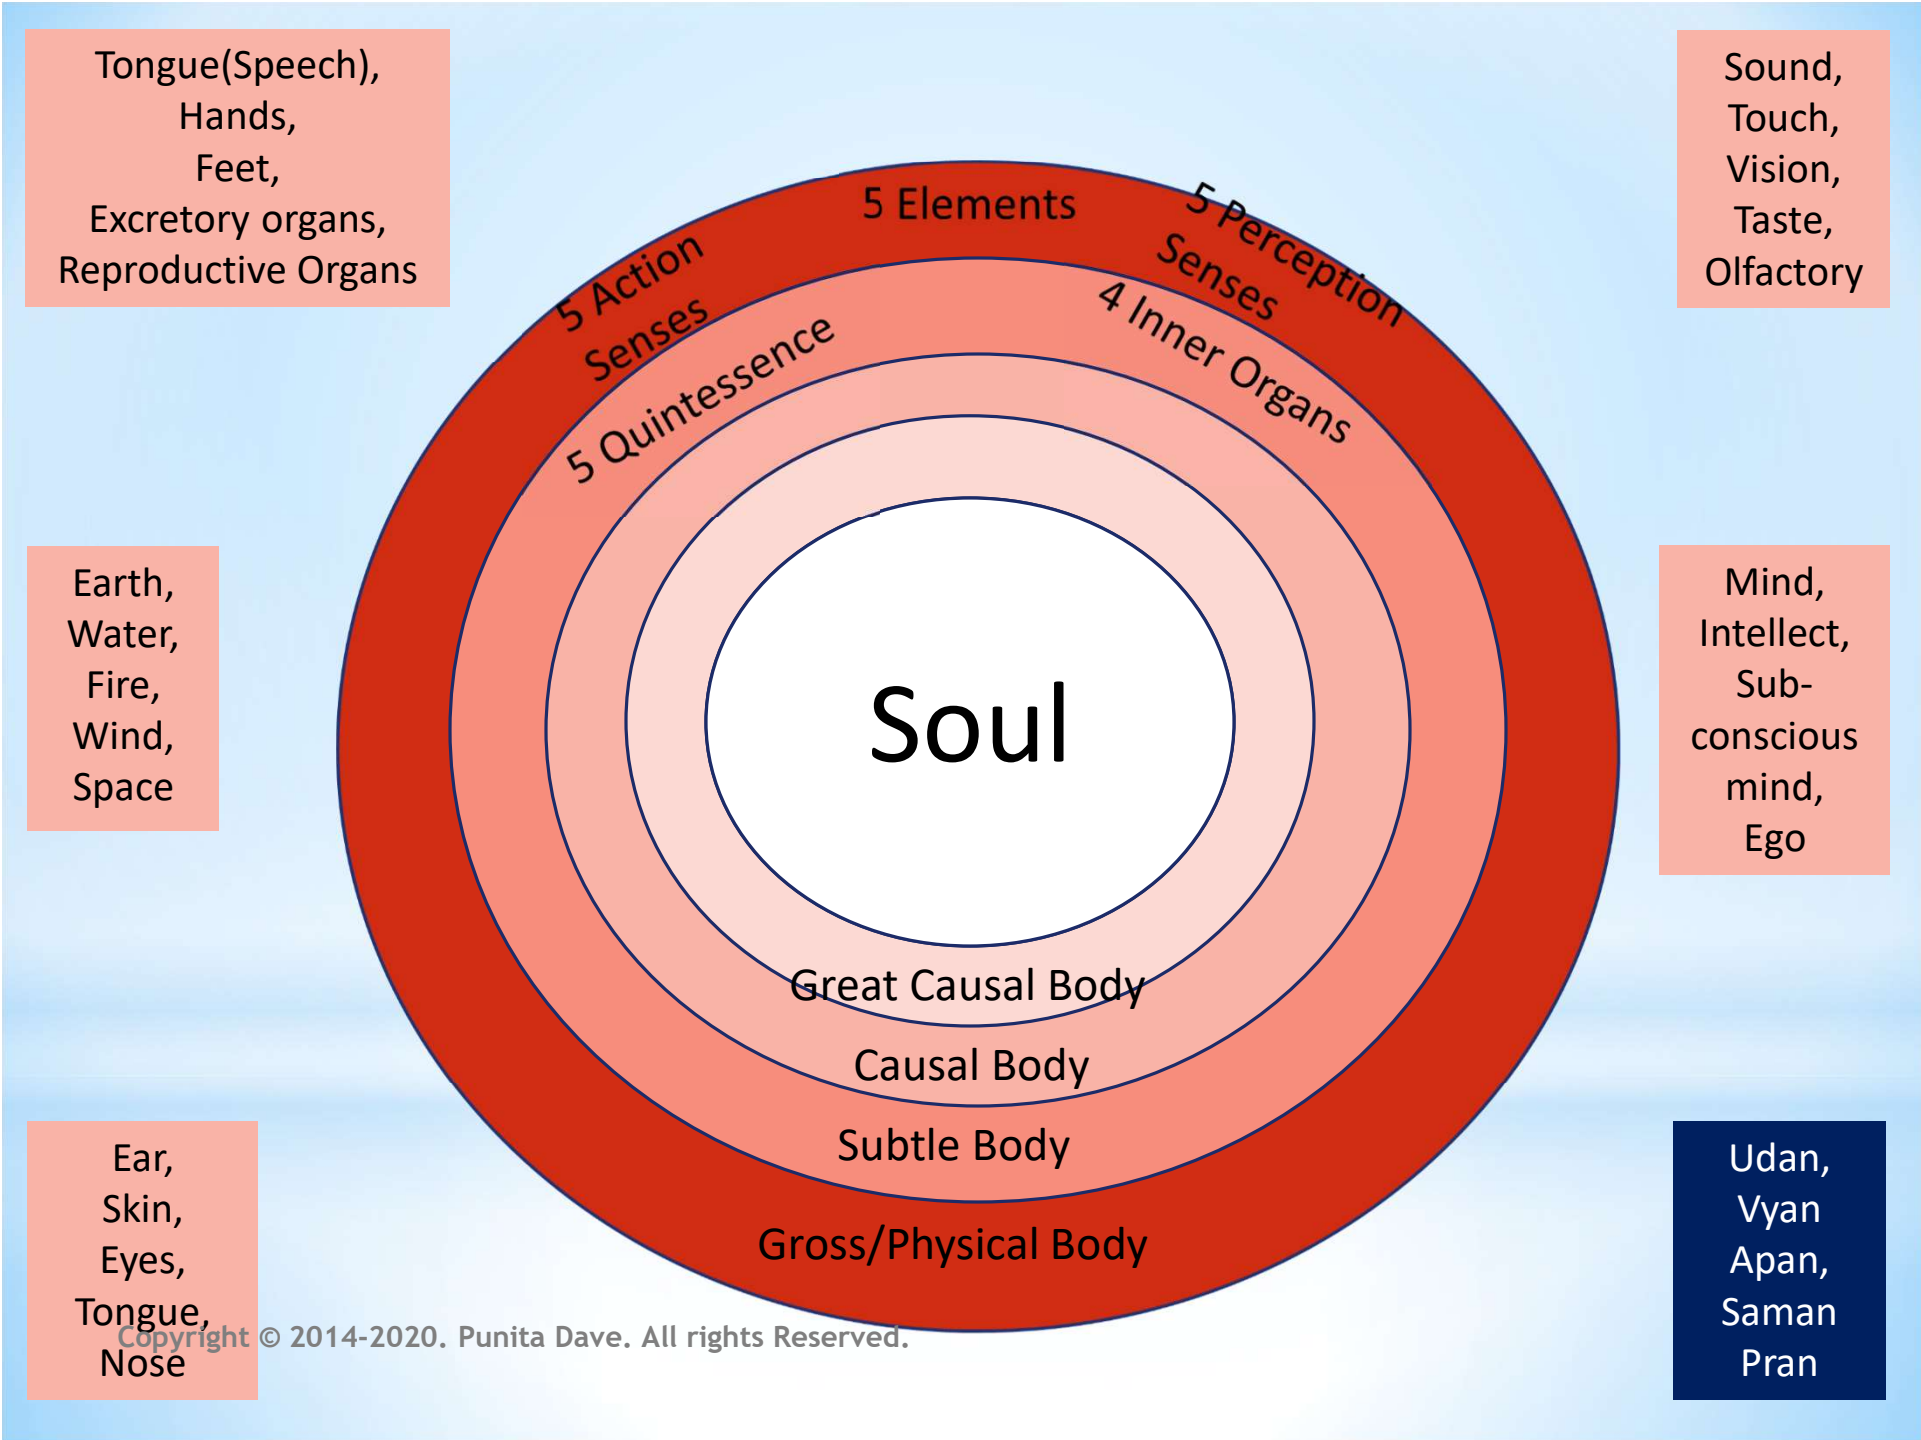

*Tele-Satsang

February 2nd, 2014

Copyright © 2014-2020. Punita Dave. All rights Reserved.

***Soul, Body & Mind**

February 2nd, 2014

* Endocrine System and Chakras

Sahashra chakra (Crown)

Agya chakra (Third eye)

Visudha chakra (Throat)

Anahata chakra (Heart)

Manipurana chakra (pancreas)

Swadhisthana chakra (Testis & ovary)

Muladhara chakra
(Grounding & physical stemina)

Pineal gland

Pituitary gland

Thyroid gland