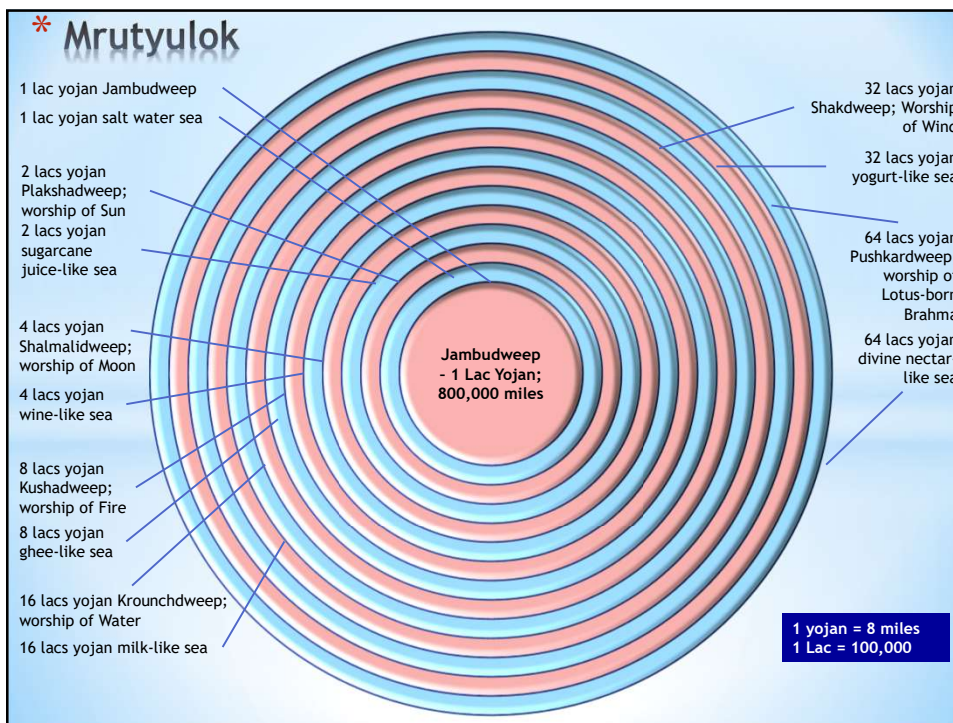

* 8 Veils above 14 Loks

Category	Size in Yojan	Diameter in Yojan	Cumulative Diameter in Yojan	Cumulative diameter in miles	US metric system	Column	Cumulative diameter in light years	Volume in light years
14 Loks/Trinity Brahma-Vishnu-Shiva	480,000,000.00	480,000,000.00	480,000,000.00	3,840,000,000.00	3.84	B	0.000653213933	0.0000000001
Maiaj Purush								
Pruthvi	10,000,000.00	20,000,000.00	500,000,000.00	4,000,000,000.00	4.00	B	0.000680431180	0.0000000002
Jal	5,000,000,000.00	10,000,000,000.00	10,500,000,000.00	84,000,000,000.00	84.00	B	0.014289054782	0.0000015276
Tej	50,000,000,000.00	100,000,000,000.00	110,500,000,000.00	884,000,000,000.00	884.00	B	0.150375290801	0.0017804430
Vayu	500,000,000,000.00	1,000,000,000,000.00	1,110,500,000,000.00	8,884,000,000,000.00	8.88	T	1.511237650987	1.8071612993
Akash	5,000,000,000,000.00	10,000,000,000,000.00	11,110,500,000,000.00	88,884,000,000,000.00	88.88	T	15.119861252847	1,809.8477406834
Ahankar - three	50,000,000,000,000.00	100,000,000,000,000.00	111,110,500,000,000.00	888,884,000,000,000.00	888.88	T	151.206097271448	1,810,116.5311610800
Mahattatva	500,000,000,000,000.00	1,000,000,000,000,000.00	1,111,110,500,000,000.00	8,888,884,000,000,000.00	8.89	Qd	1512.068457457460	1,810,143,411.6724700000
Pradhan Prakruti & Purush	5,000,000,000,000,000.00	10,000,000,000,000,000.00	11,111,110,500,000,000.00	88,888,884,000,000,000.00	88.89	Qd	15120.692059317600	1,810,146,099,738.2400000000

Category	Size in miles	Size in light years
Distance from Sun	92,955,807.30	0.00001581251
Diameter of Solar System		1.185958254
Distance to nearest star		4.24000000000
Diameter of Milky Way		100,000.00000000000
Thickness of Milky Way		1,000.00000000000
Volume of milky way	7,853,981,633,974.48000000000	
Distance to nearest Galaxy		2,900,000.00000000000
Diameter of largest know galaxy		6,000,000.00000000000
Pradhan Purush's and milky way		4.33886614738