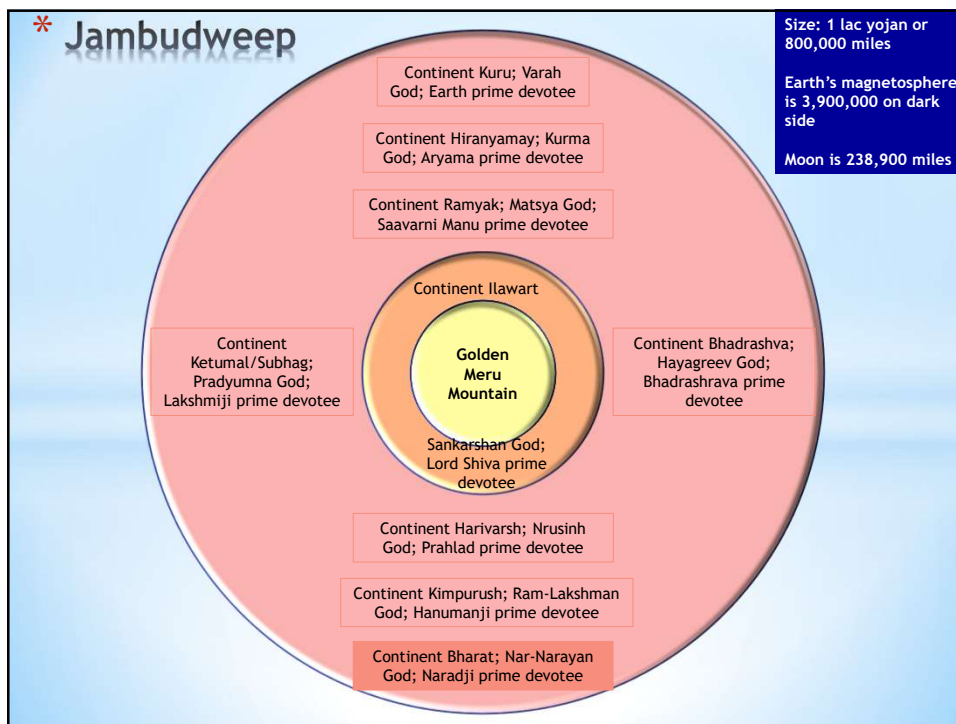

9

* Bharatkhand

Nar-Narayan God; Naradji prime devotee

12.5 Arya/Good Places	12.5 Good places mapped	13 Anarya/Difficult places	13 Anarya/Difficult place mapped
Poorva	Uttar Pradesh	Bangal	Bengal/Bihar
Vraj	Haryana, Vraj	Nepal	Nepal
Maalav	Maharashtra	Bhut	Bhutan
Maaru	Rajasthan	Kamakshi	Assam, East India
Punjab	Punjab	Sindh	Pakistan
Gujarat	Gujarat	Kabul	Afghanistan
Dakshin	Karnatak	Lahore	Pakistan
Malbaar	Kerala	Multan	Pakistan
Tilang	Tamilnadu	Iran	Iran
Dravid	Andhra Pradesh	Asantbol	Istanbul
Baarmalaar		Arab	Arab world
Sorath	Gujarat, Saurashtra	Swal	
0.5 Kuchchh	Kuchchh	Pilpilaam	Philippines

10