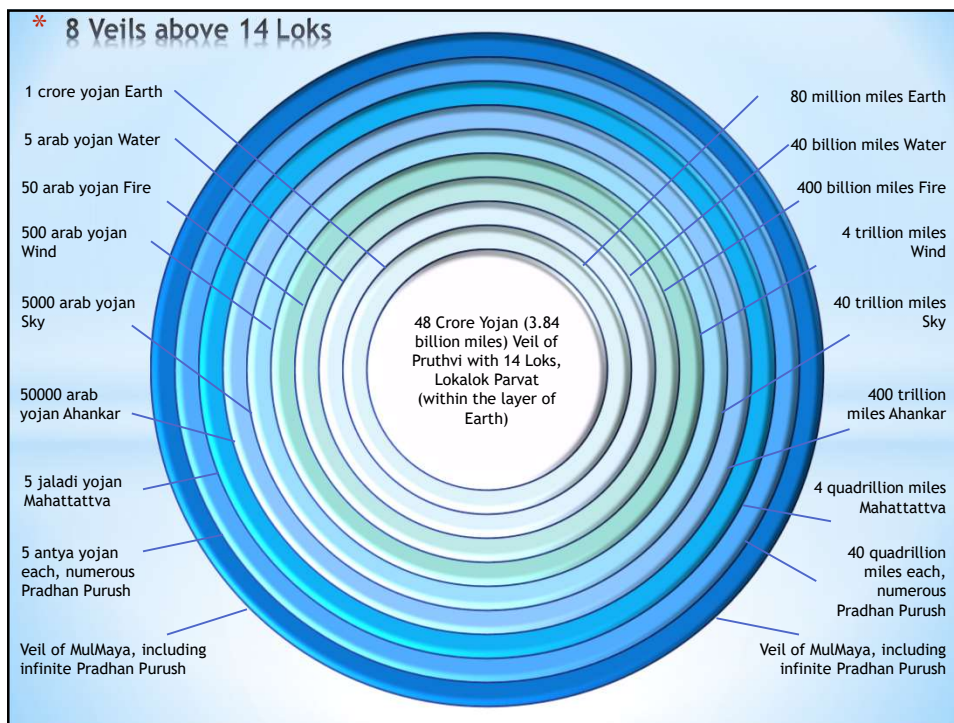

1

2

3

4

* 8 Veils above 14 Loks

Category	Size in Yojan	Diameter in Yojan	Cumulative Diameter in Yojan	Cumulative diameter in miles	US metric system	Column	Cumulative diameter in light years	Volume in light years
14 Loks/Trinity Brahma-Vishnu-Shiva	480,000,000.00	480,000,000.00	480,000,000.00	3,840,000,000.00	3.84	B	0.000653213933	0.0000000001
Maiaj Purush								
Pruthvi	10,000,000.00	20,000,000.00	500,000,000.00	4,000,000,000.00	4.00	B	0.000680431180	0.0000000002
Jal	5,000,000,000.00	10,000,000,000.00	10,500,000,000.00	84,000,000,000.00	84.00	B	0.014289054782	0.0000015276
Tej	50,000,000,000.00	100,000,000,000.00	110,500,000,000.00	884,000,000,000.00	884.00	B	0.150375290801	0.0017804430
Vayu	500,000,000,000.00	1,000,000,000,000.00	1,110,500,000,000.00	8,884,000,000,000.00	8.88	T	1.511237650987	1.8071612993
Akash	5,000,000,000,000.00	10,000,000,000,000.00	11,110,500,000,000.00	88,884,000,000,000.00	88.88	T	15.119861252847	1,809.8477406834
Ahankar - three	50,000,000,000,000.00	100,000,000,000,000.00	111,110,500,000,000.00	888,884,000,000,000.00	888.88	T	151.206097271448	1,810,116.5311610800
Mahattatva	500,000,000,000,000.00	1,000,000,000,000,000.00	1,111,110,500,000,000.00	8,888,884,000,000,000.00	8.89	Qd	1512.068457457460	1,810,143,411.6724700000
Pradhan Prakruti & Purush	5,000,000,000,000,000.00	10,000,000,000,000,000.00	11,111,110,500,000,000.00	88,888,884,000,000,000.00	88.89	Qd	15120.692059317600	1,810,146,099,738.2400000000

Category	Size in miles	Size in light years
Distance from Sun	92,955,807.30	0.00001581251
Diameter of Solar System		1.185958254
Distance to nearest star		4.24000000000
Diameter of Milky Way		100,000.00000000000
Thickness of Milky Way		1,000.00000000000
Volume of milky way	7,853,981,633,974.48000000000	
Distance to nearest Galaxy		2,900,000.00000000000
Diameter of largest know galaxy		6,000,000.00000000000
Pradhan Purush's and milky way		4.33886614738

12

13

14

15

16