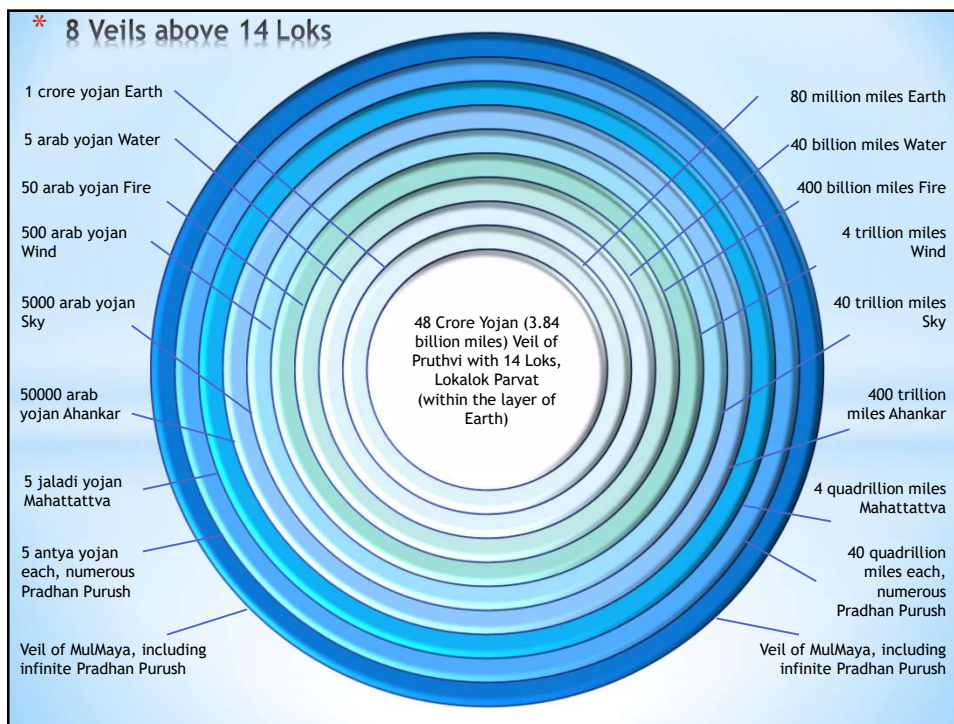

9

* 8 Veils above 14 Loks

Category	Size in Yojan	Diameter in Yojan	Cumulative Diameter in Yojan	Cumulative diameter in miles	US metric system	Column	Cumulative diameter in light years	Volume in light years
14 Loks/Trinity Brahma-Vishnu-Shiva	480,000,000.00	480,000,000.00	480,000,000.00	3,840,000,000.00	3.84 B		0.000653213933	0.0000000001
Vairaj Purush								
Pruthvi	10,000,000.00	20,000,000.00	500,000,000.00	4,000,000,000.00	4.00 B		0.000680431180	0.0000000002
Jal	5,000,000,000.00	10,000,000,000.00	10,500,000,000.00	84,000,000,000.00	84.00 B		0.014289054782	0.0000015276
Tej	50,000,000,000.00	100,000,000,000.00	110,500,000,000.00	884,000,000,000.00	884.00 B		0.150375290801	0.0017804430
Vayu	500,000,000,000.00	1,000,000,000,000.00	1,110,500,000,000.00	8,884,000,000,000.00	8.88 T		1.511237650987	1.8071612993
Akash	5,000,000,000,000.00	10,000,000,000,000.00	11,110,500,000,000.00	88,884,000,000,000.00	88.88 T		15.119861252847	1,809.8477406834
Ahankar- three	50,000,000,000,000.00	100,000,000,000,000.00	111,110,500,000,000.00	888,884,000,000,000.00	888.88 T		151.206097274448	1,810,116.5311610800
Mahattattva	500,000,000,000,000.00	1,000,000,000,000,000.00	1,111,110,500,000,000.00	8,888,884,000,000,000.00	8.89 Qd		1512.068457457460	1,810,143,411.6724700000
Pradhan Prakruti & Purush	5,000,000,000,000,000.00	10,000,000,000,000,000.00	11,111,110,500,000,000.00	88,888,884,000,000,000.00	88.89 Qd		15120.692059317600	1,810,146,099,738.2400000000

Category	Size in miles	Size in light years
Distance from Sun	92,955,807.30	0.00001581251
Diameter of Solar System		1.185958254
Distance to nearest star		4.24000000000
Diameter of Milky Way		100,000.00000000000
Thickness of Milky Way		1,000.00000000000
Volume of milky way		7,853,981,633,974.48000000000
Distance to nearest Galaxy		2,900,000.00000000000
Diameter of largest know galaxy		6,000,000.00000000000
Pradhan Purush's and milky way		4.33886614738

10