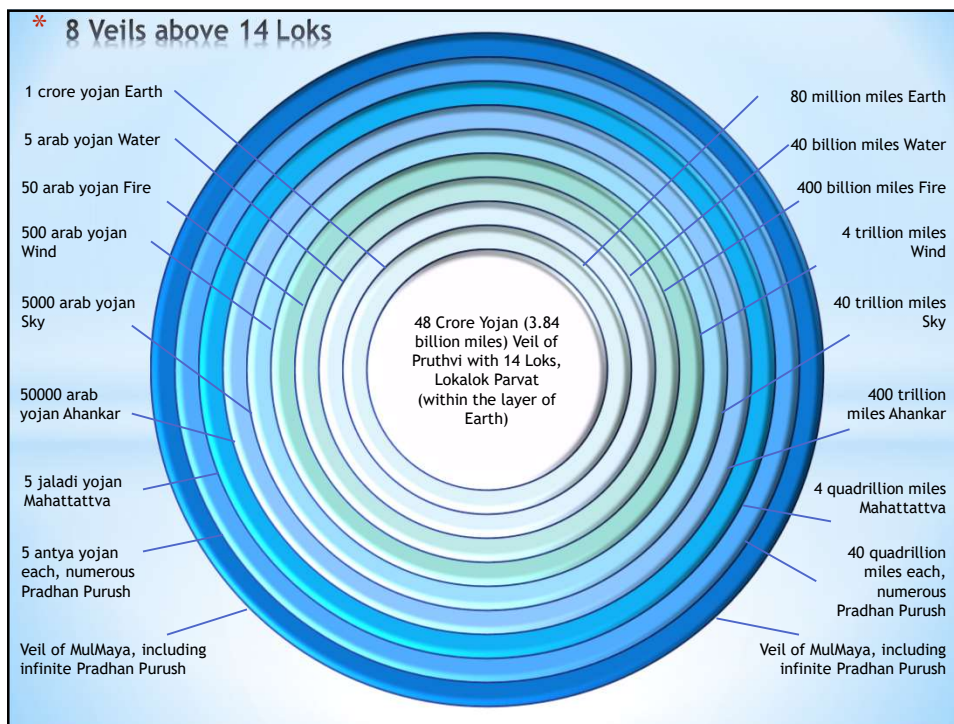

### \*Brane theory - <http://en.wikipedia.org/wiki/Brane>

7

## \*Backup Slides

8

9

10

11

12

13

**\* 8 Veils above 14 Loks**

Category	Size in Yojan	Diameter in Yojan	Cumulative Diameter in Yojan	Cumulative diameter in miles	US metric system	Column	Cumulative diameter in light years	Volume in light years
14 Loks/Trinity Brahma-Vishnu-Shiva	480,000,000.00	480,000,000.00	480,000,000.00	3,840,000,000.00	3.84 B		0.000653213933	0.0000000001
Vairaj Purush								
Pruthvi	10,000,000.00	20,000,000.00	500,000,000.00	4,000,000,000.00	4.00 B		0.000680431180	0.0000000002
Jal	5,000,000,000.00	10,000,000,000.00	10,500,000,000.00	84,000,000,000.00	84.00 B		0.014289054782	0.0000015276
Tej	50,000,000,000.00	100,000,000,000.00	110,500,000,000.00	884,000,000,000.00	884.00 B		0.150375290801	0.0017804430
Vayu	500,000,000,000.00	1,000,000,000,000.00	1,110,500,000,000.00	8,884,000,000,000.00	8.88 T		1.511237650987	1.8071612993
Akash	5,000,000,000,000.00	10,000,000,000,000.00	11,110,500,000,000.00	88,884,000,000,000.00	88.88 T		15.119861252847	1,809.8477406834
Ahankar- three	50,000,000,000,000.00	100,000,000,000,000.00	111,110,500,000,000.00	888,884,000,000,000.00	888.88 T		151.206097274448	1,810,116.5311610800
Mahattattva	500,000,000,000,000.00	1,000,000,000,000,000.00	1,111,110,500,000,000.00	8,888,884,000,000,000.00	8.89 Qd		1512.068457457460	1,810,143,411.6724700000
Pradhan Prakruti & Purush	5,000,000,000,000,000.00	10,000,000,000,000,000.00	11,111,110,500,000,000.00	88,888,884,000,000,000.00	88.89 Qd		15120.692059317600	1,810,146,099,738.2400000000