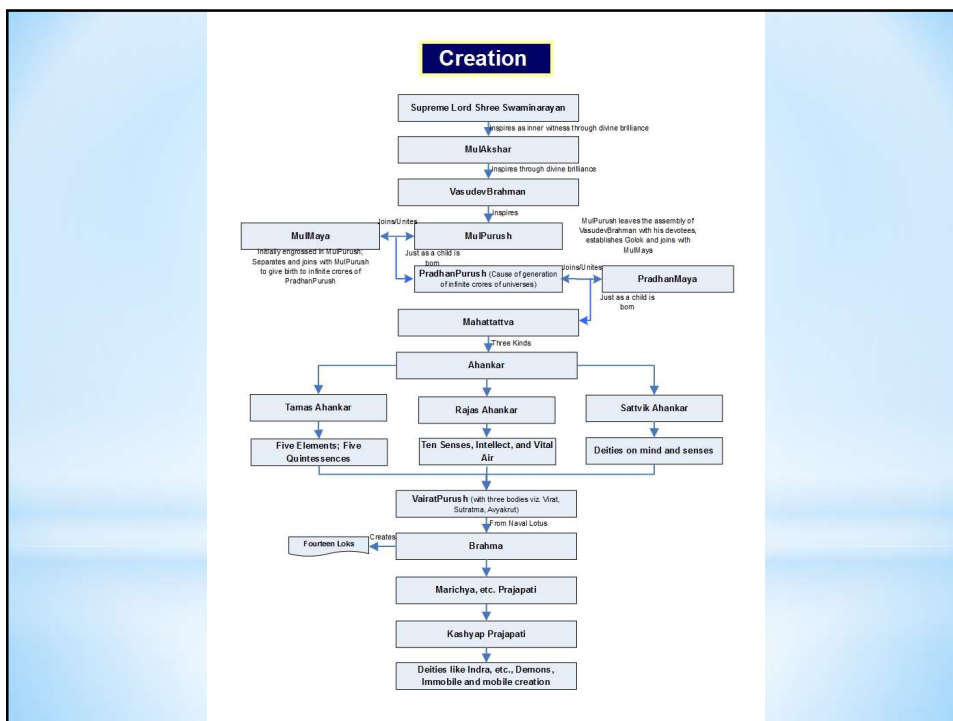

* Creation and Deluge

17

18