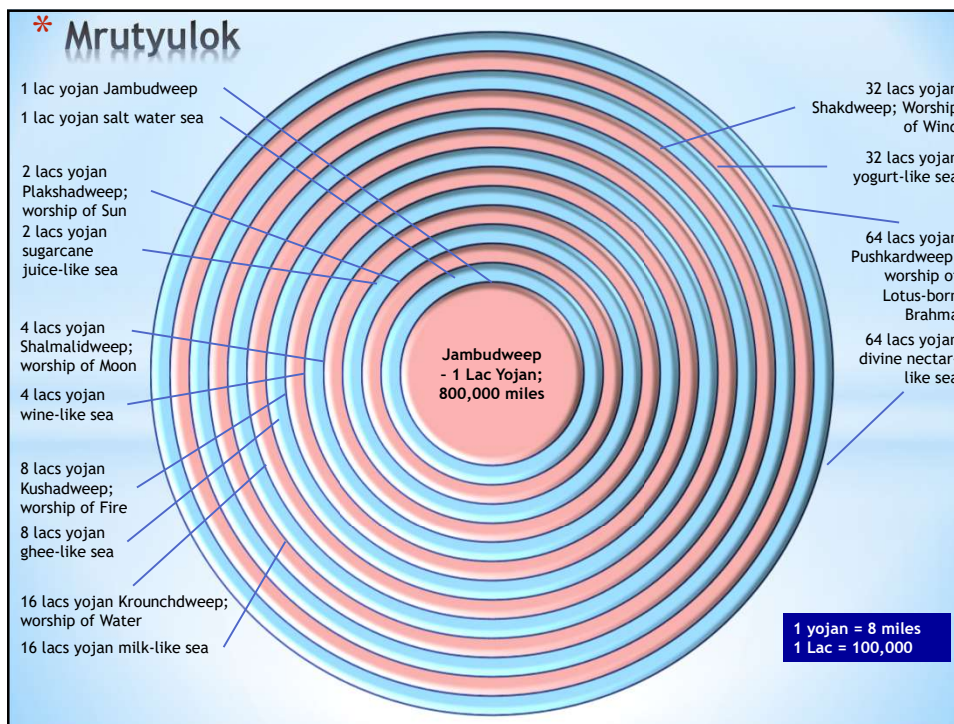

11

* Mrutyulok

Category	Size in Yojan	Diameter in Yojan	Cumulative Diameter in Yojan	Cumulative diameter in miles	US metric system	Column	Cumulative diameter in light years	Volume in light years
Jambudweep	100,000.00	100,000.00	100,000.00	800,000.00	0.80 M		0.000000136086	0.0000000000
Salt-like Sea	100,000.00	200,000.00	300,000.00	2,400,000.00	2.40 M			
Plakshadweep; Sun God	200,000.00	400,000.00	700,000.00	5,600,000.00	5.60 M		0.000000952604	0.0000000000
Sugarcane juice-like sea	200,000.00	400,000.00	1,100,000.00	8,800,000.00	8.80 M		0.000001496949	0.0000000000
Shalmalidweep; Moon God	400,000.00	800,000.00	1,900,000.00	15,200,000.00	15.20 M		0.000002585638	0.0000000000
Wine-like Sea	400,000.00	800,000.00	2,700,000.00	21,600,000.00	21.60 M		0.000003674328	0.0000000000
Kushdweep; Fire God	800,000.00	1,600,000.00	4,300,000.00	34,400,000.00	34.40 M			0.00
Ghee-like sea	800,000.00	1,600,000.00	5,900,000.00	47,200,000.00	47.20 M			0.00
Krounchdweep; Water God	1,600,000.00	3,200,000.00	9,100,000.00	72,800,000.00	72.80 M			0.00
Milk-like sea	1,600,000.00	3,200,000.00	12,300,000.00	98,400,000.00	98.40 M			0.00
Shaakdweep; Wind God	3,200,000.00	6,400,000.00	18,700,000.00	149,600,000.00	149.60 M		0.000025448126	0.0000000000
Yogurt-like Sea	3,200,000.00	6,400,000.00	25,100,000.00	200,800,000.00	200.80 M		0.000034157645	0.0000000000
Pushkardweep; Lord Brahma God	6,400,000.00	12,800,000.00	37,900,000.00	303,200,000.00	303.20 M		0.000051576683	0.0000000000
Divine nectar-like sea	6,400,000.00	12,800,000.00	50,700,000.00	405,600,000.00	405.60 M		0.000068995722	0.0000000000

Distance from Sun to Jupiter is 484 million miles
Size of Mrutyulok v/s Size of Earth 4B/0.4B

12