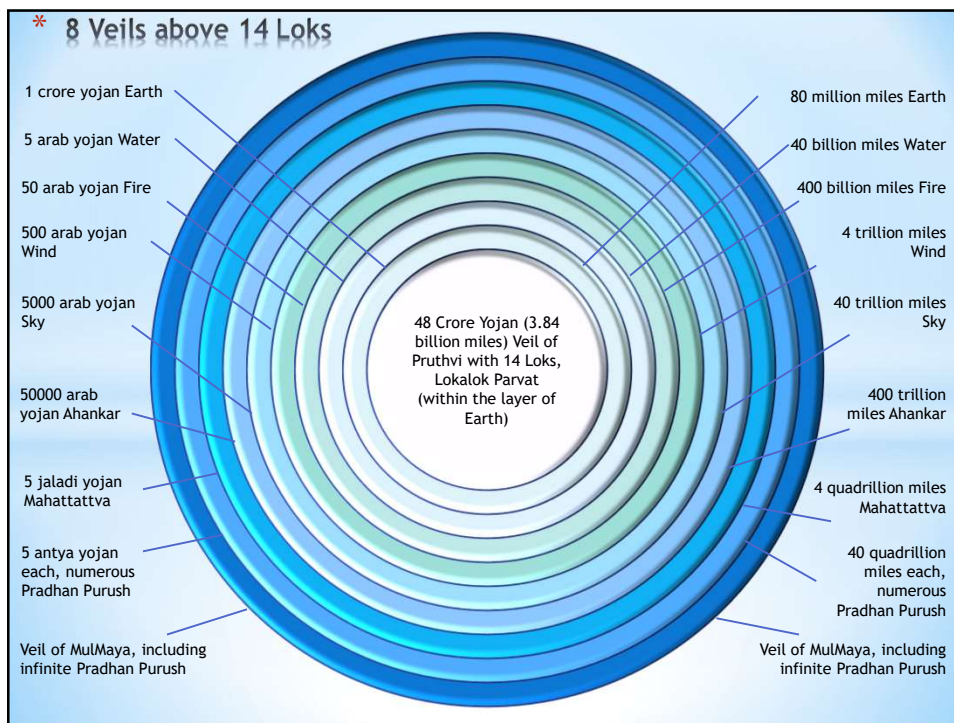

1

2

3

4

5

6

7

8

* 8 Veils above 14 Loks

Category	Size in Yojan	Diameter in Yojan	Cumulative Diameter in Yojan	Cumulative diameter in miles	US metric system	Col um	Cumulative diameter in light years	Volume in light years
14 Loks/Trinity Brahma-Vishnu-Shiva	480,000,000.00	480,000,000.00	480,000,000.00	3,840,000,000.00	3.84	B	0.000653213933	0.000000001
Varaj Purush								
Pruthvi	10,000,000.00	20,000,000.00	500,000,000.00	4,000,000,000.00	4.00	B	0.000680431180	0.000000002
Jal	5,000,000,000.00	10,000,000,000.00	10,500,000,000.00	84,000,000,000.00	84.00	B	0.014289054782	0.0000015276
Tej	50,000,000,000.00	100,000,000,000.00	110,500,000,000.00	884,000,000,000.00	884.00	B	0.150375290801	0.0017804430
Vayu	500,000,000,000.00	1,000,000,000,000.00	1,110,500,000,000.00	8,884,000,000,000.00	8.88	T	1.511237650987	1.8071612993
Akash	5,000,000,000,000.00	10,000,000,000,000.00	11,110,500,000,000.00	88,884,000,000,000.00	88.88	T	15.119861252847	1,809.8477406834
Ahankar - three	50,000,000,000,000.00	100,000,000,000,000.00	111,110,500,000,000.00	888,884,000,000,000.00	888.88	T	151.206097271448	1,810,116.5311610800
Mahattatva	500,000,000,000,000.00	1,000,000,000,000,000.00	1,111,110,500,000,000.00	8,888,884,000,000,000.00	8.89	Qd	1512.068457457460	1,810,143,411.6724700000
Pradhan Prakruti & Purush	5,000,000,000,000,000.00	10,000,000,000,000,000.00	11,111,110,500,000,000.00	88,888,884,000,000,000.00	88.89	Qd	15120.692059317600	1,810,146,099,738.2400000000

Category	Size in miles	Size in light years
Distance from Sun	92,955,807.30	0.00001581251
Diameter of Solar System		1.185958254
Distance to nearest star		4.24000000000
Diameter of Milky Way		100,000.00000000000
Thickness of Milky Way		1,000.00000000000
Volume of milky way	7,853,981,633,974.48000000000	
Distance to nearest Galaxy		2,900,000.00000000000
Diameter of largest know galaxy		6,000,000.00000000000
Pradhan Purush's and milky way		4.33886614738

16

* Creation and Deluge

17

18

19